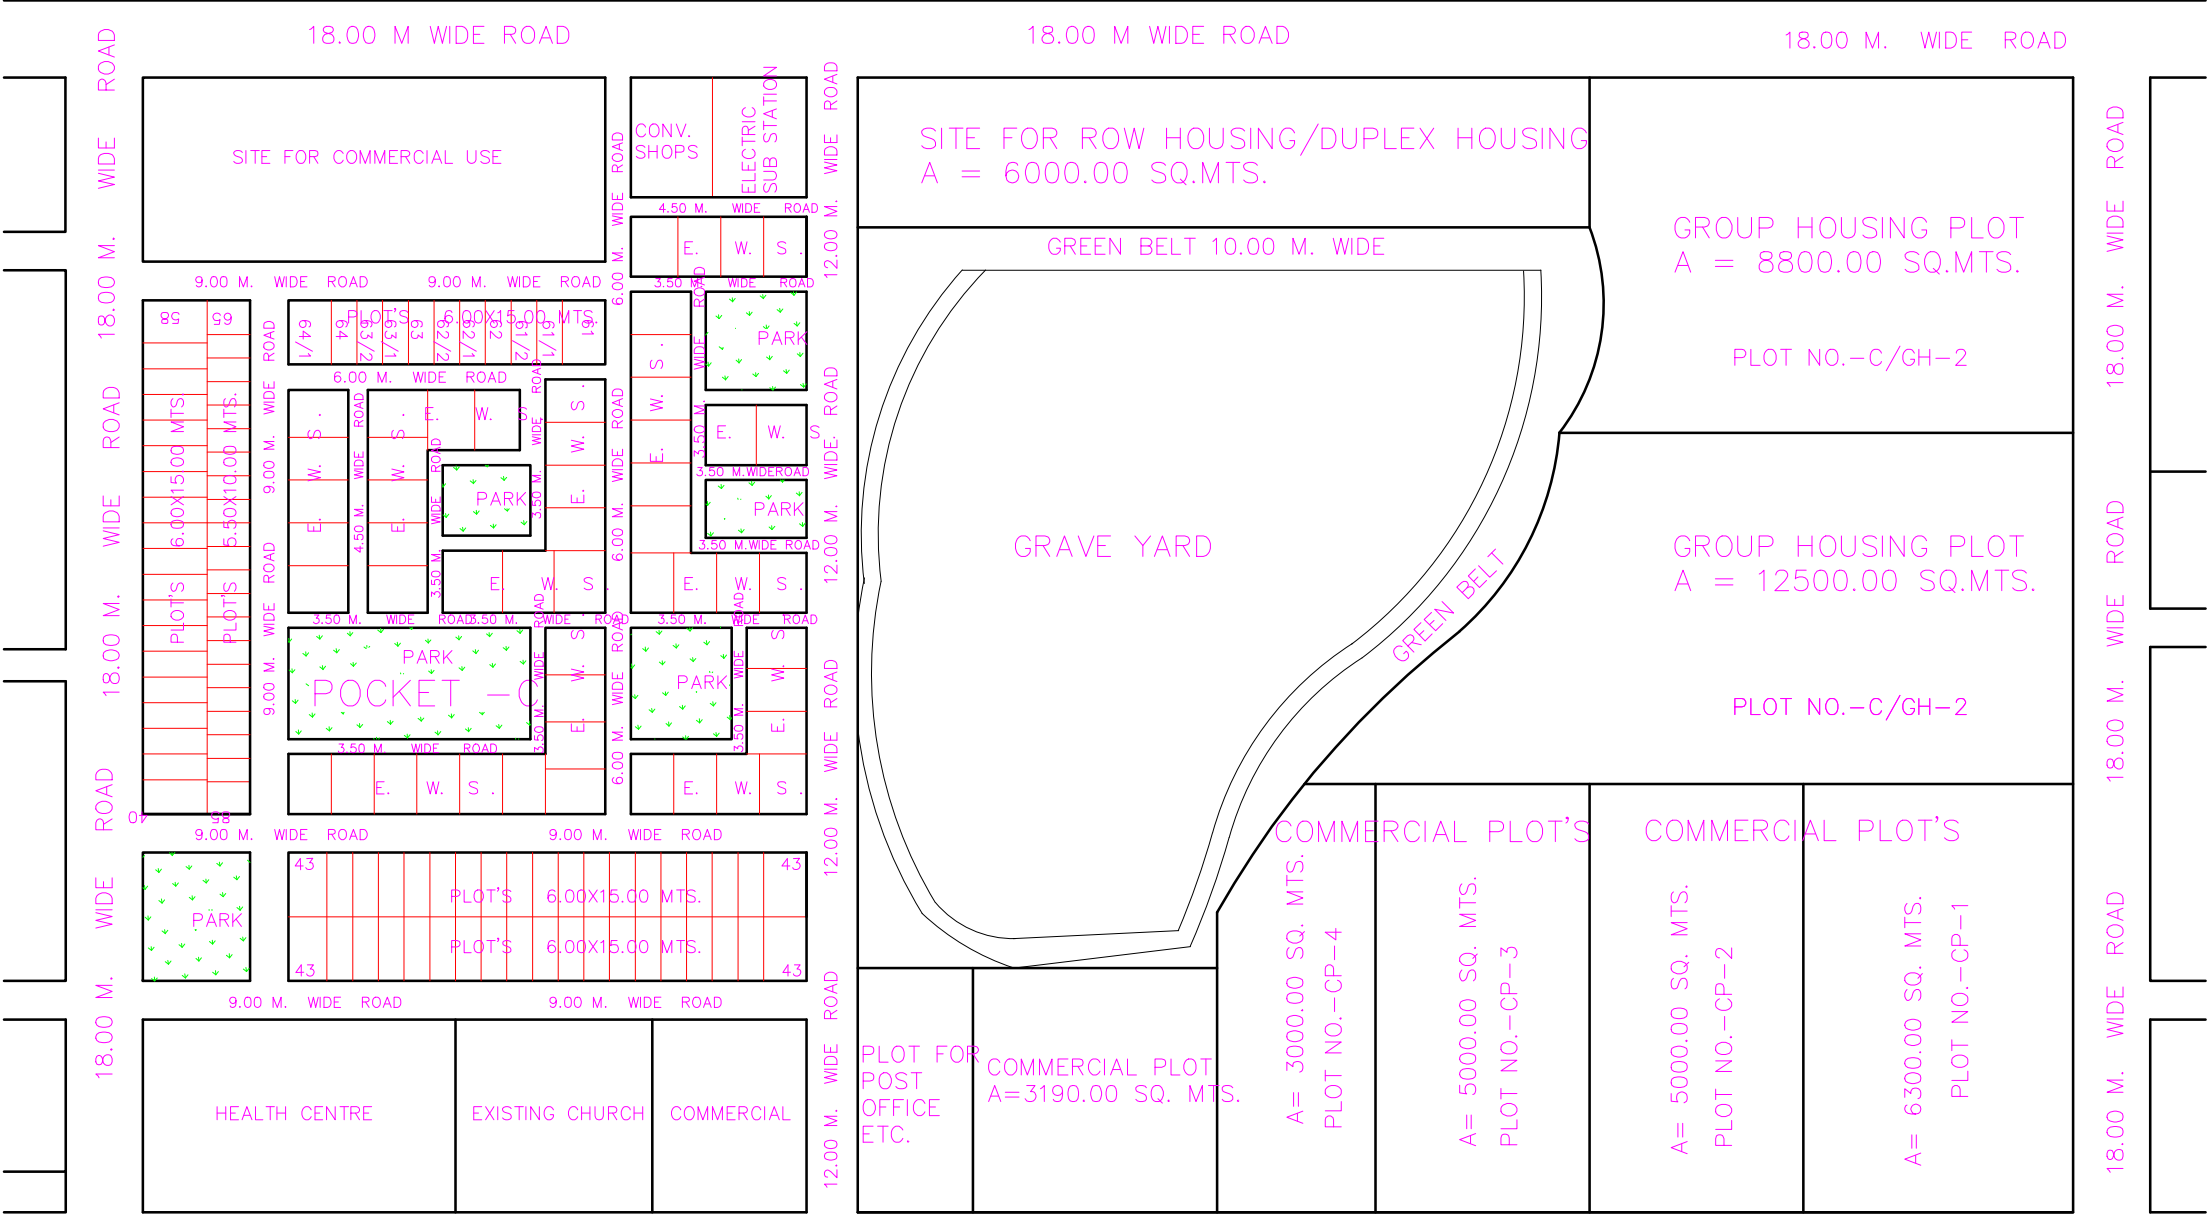

POCKET - C, SHRADDHA PURI PHASE -II

DEFENCE ENCLAVE

POCKET -B

POCKET -D

BYE PASS ROAD 76.00M. WIDE