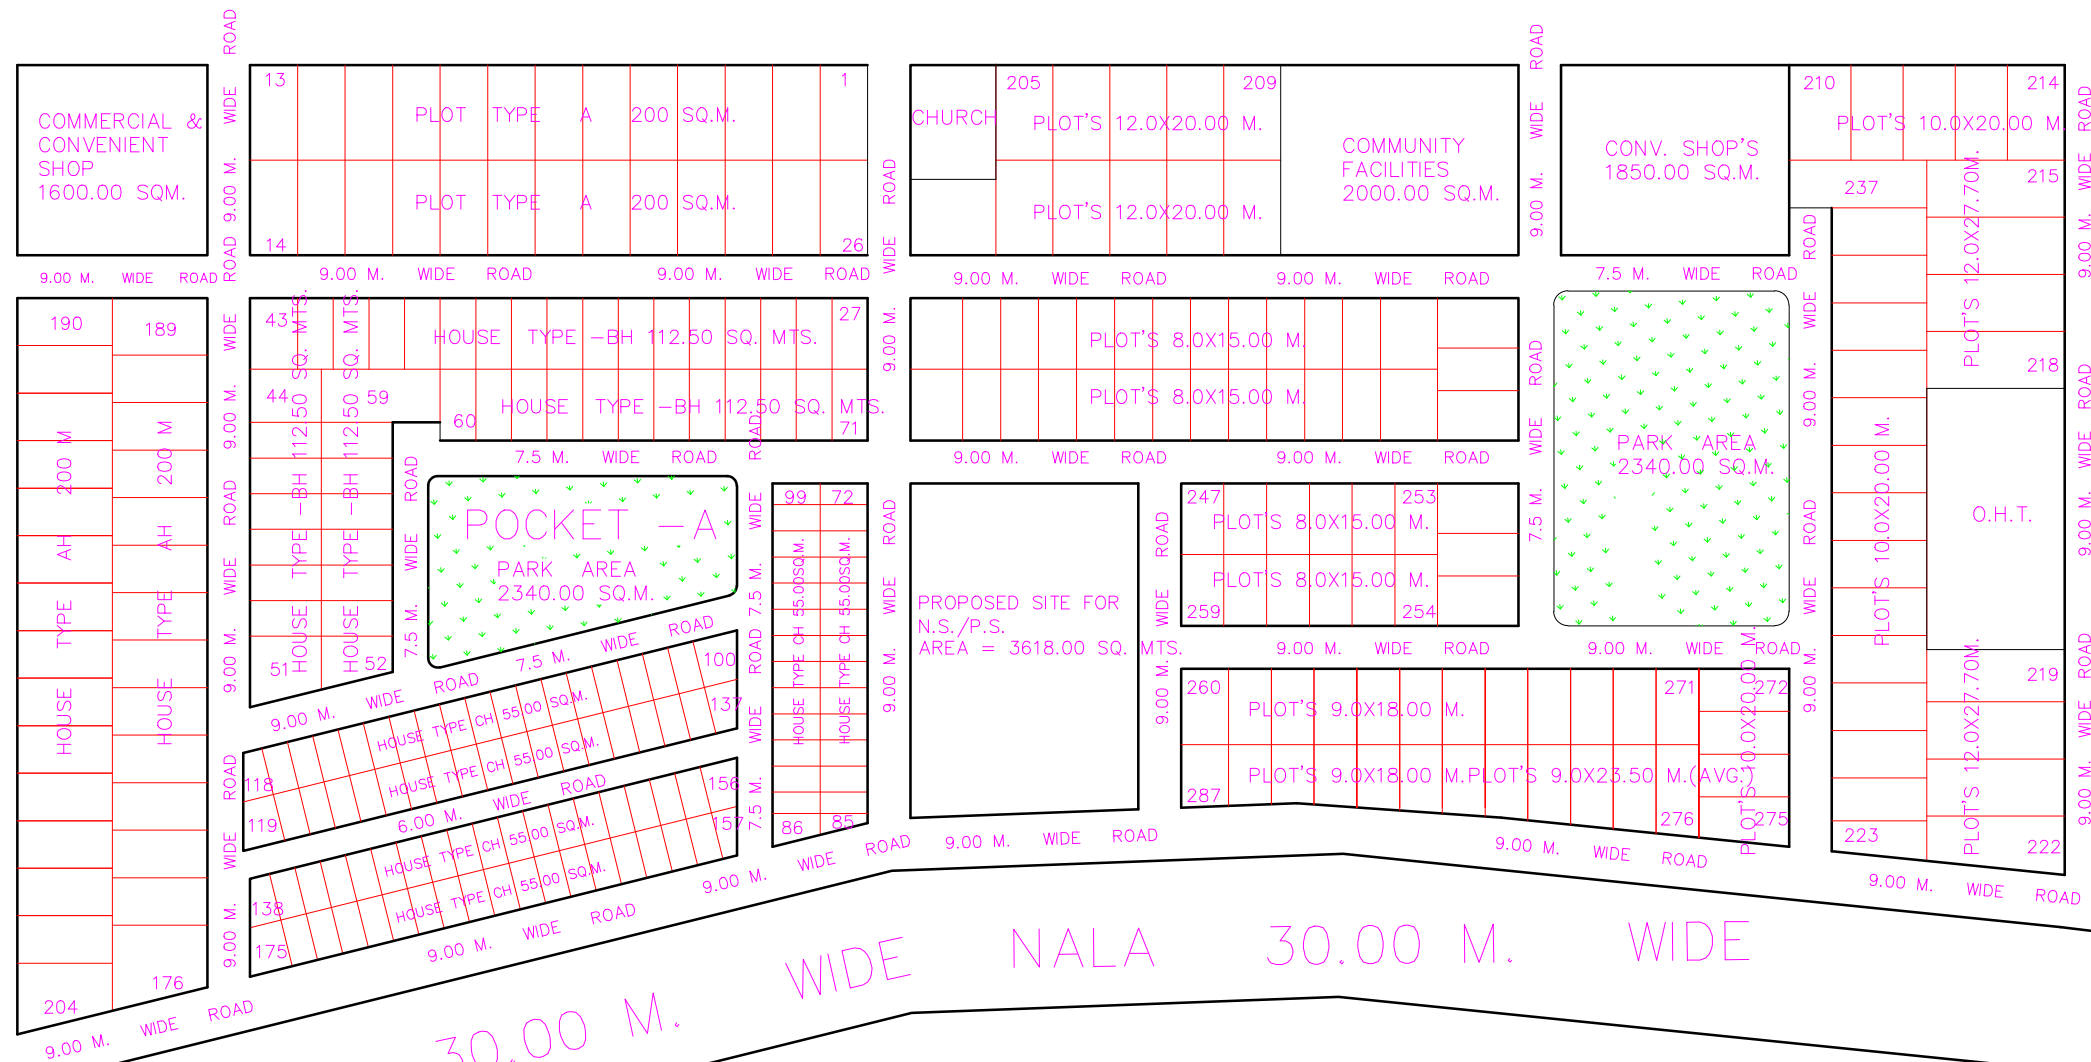

POCKET - A, SHRADDHA PURI PHASE -II

POCKET - B

BYE PASS ROAD 76.00M. WIDE

45.00 M WIDE ROAD

45.00 M WIDE ROAD

POCKET - E

NALA 30.00 M. WIDE NALA 30.00 M. WIDE

SAINIK VIHAR COLONY