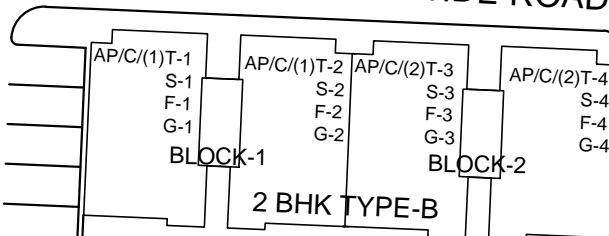

POCKET - "B"

POCKET "D"

9 M WIDE ROAD

6 M WIDE ROAD

POCKET - C

6 M WIDE ROAD

6 M WIDE ROAD

GREEN
1076 SQMT.

SHOPPING

**NUMBERING PLAN OF AIRPORT ENCLAVE,POCKET - "C",
SECTOR -10, SHATABDI NAGAR, MEERUT.**