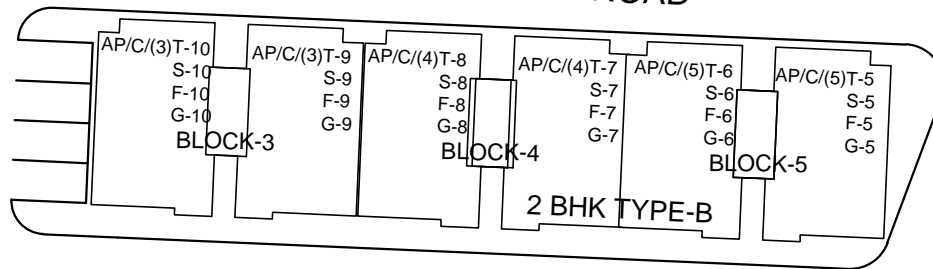

POCKET - "B"

POCKET "D"

9 M WIDE ROAD

6 M WIDE ROAD

POCKET - C

6 M WIDE ROAD

6 M WIDE ROAD

GREEN
1076 SQMT.

SHOPPING

**NUMBERING PLAN OF AIRPORT ENCLAVE,POCKET - "C",
SECTOR -10, SHATABDI NAGAR, MEERUT.**