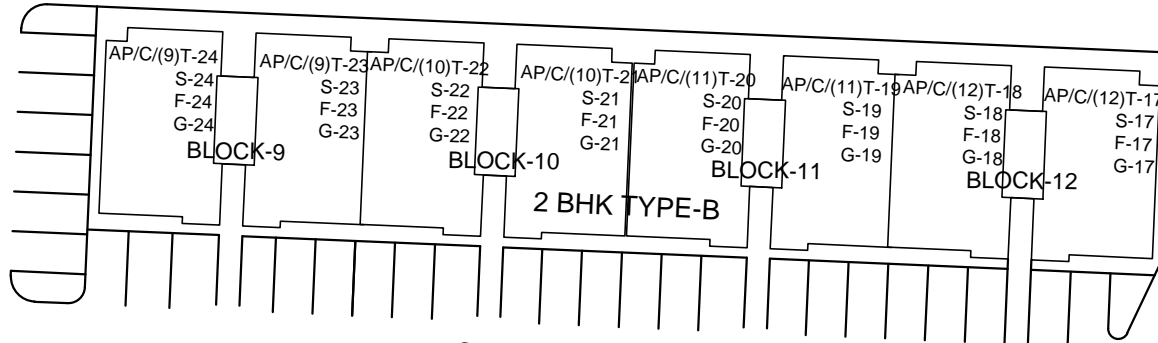

POCKET - "B"

POCKET "D"

9 M WIDE ROAD

6 M WIDE ROAD

POCKET - C

6 M WIDE ROAD

6 M WIDE ROAD

GREEN
1076 SQMT.

SHOPPING

**NUMBERING PLAN OF AIRPORT ENCLAVE,POCKET - "C",
SECTOR -10, SHATABDI NAGAR, MEERUT.**