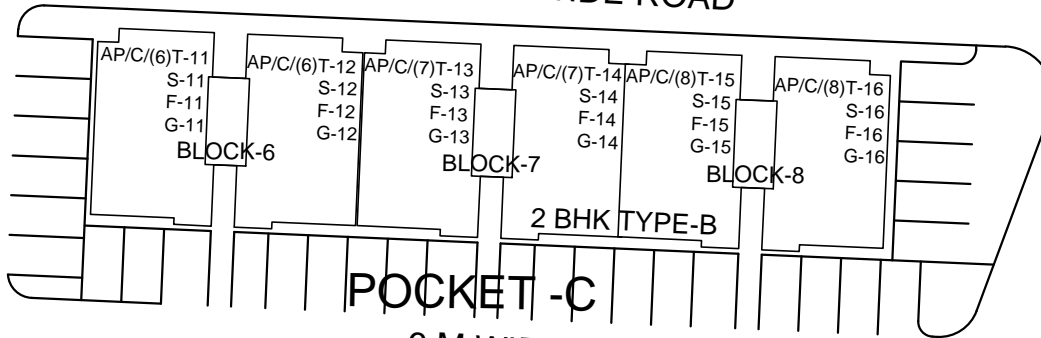

POCKET - "B"

POCKET "D"

9 M WIDE ROAD

6 M WIDE ROAD

POCKET - C

6 M WIDE ROAD

6 M WIDE ROAD

GREEN
1076 SQMT.

SHOPPING

**NUMBERING PLAN OF AIRPORT ENCLAVE,POCKET - "C",
SECTOR -10, SHATABDI NAGAR, MEERUT.**